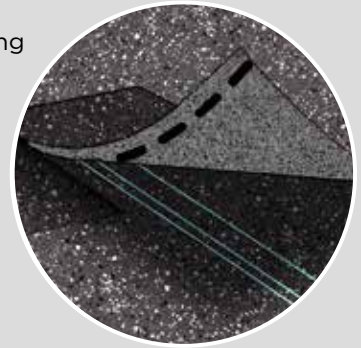

CertaSeal®

Uplift Protection

CertaSeal® is a fast-activating modified asphalt sealant with a 20-year record of proven performance. Designed to seal shingles together upon installation, it protects roofs from wind uplift and shingle blow-off so that homes stay safe and dry. It's also engineered to remain flexible after installation, unlike harder sealants that can dry out and crack over time.