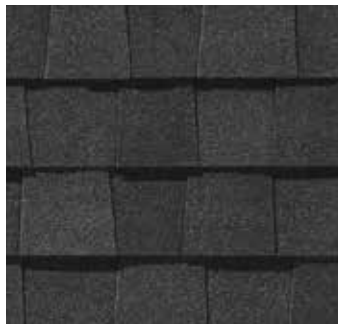

Max Def Charcoal Black