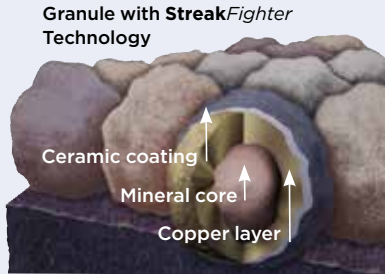

StreakFighter®

Algae Resistance

The ultimate in stain protection.

Those streaks you see on other roofs in your neighborhood? That's algae, and it's a common eyesore on roofing throughout North America. CertainTeed's **StreakFighter** technology uses the power of science to repel algae before it can take hold and spread.

StreakFighter's granular blend includes naturally algae-resistant copper, helping your roof maintain its curb appeal and look beautiful for years to come.

Diagram for illustrative purposes only.

NailTrak®

Fast, Accurate, Visible

The new and improved **NailTrak** nailing line, a feature on CertainTeed designer shingles.

Now **NailTrak** is brighter than ever before, with high-visibility lines that stand out whether it's daybreak or dusk.

NailTrak removes the guesswork with three separately defined lines, creating a large area to guide your nailing and a smaller area for extreme steep-slope applications.

QuadraBond®

Advanced Layering

CertainTeed's specially formulated adhesive adheres shingle layers at four points, more than any other manufacturer. This superior bond provides greater protection against shingle delamination to maximize performance over the life of the shingle in any climate.