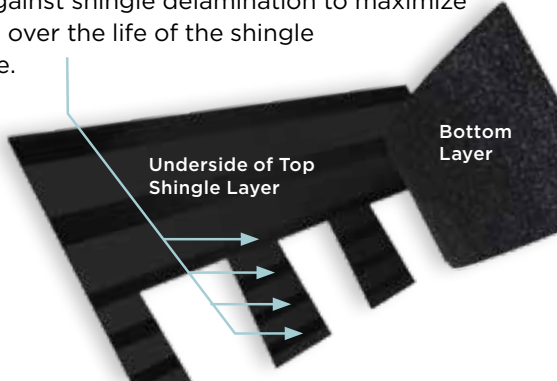

Fast, Accurate, Visible

The new and improved **NailTrak** nailing line, a feature on CertainTeed designer shingles.

Now **NailTrak** is brighter than ever before, with high-visibility lines that stand out whether it's daybreak or dusk.

NailTrak removes the guesswork with three separately defined lines, creating a large area to guide your nailing and a smaller area for extreme steep-slope applications.

QuadraBond®

Advanced Layering

CertainTeed's specially formulated adhesive adheres shingle layers at four points, more than any other manufacturer. This superior bond provides greater protection against shingle delamination to maximize performance over the life of the shingle in any climate.